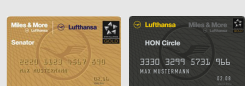

CARD HOLDERS

Discover as well all the benefits of your Miles & More and BCEE MasterCard Miles & More Luxair:

Miles & More

BASIC

-

FREQUENT TRAVELLER

1 piece
up to 23 kg

1 Golf
equipment