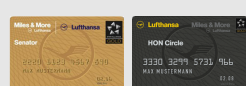

SENATOR HON CIRCLE MEMBER

1 piece
up to 32 kg

1 Golf
equipment

BCEE MasterCard Miles & More Luxair

BLUE

-

GOLD

1 baggage in cabin
up to 8 kg