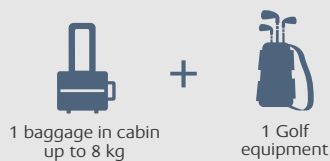

SENATOR HON CIRCLE MEMBER

1 piece
up to 32 kg

1 Golf
equipment

BCEE MasterCard Miles & More Luxair

BLUE

-

GOLD

1 baggage in cabin
up to 8 kg

1 Golf
equipment

BUSINESS

1 baggage in cabin
up to 8 kg

1 piece
up to 23 kg

1 Golf
equipment

BLUE

-

GOLD