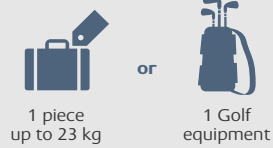

CARD HOLDERS

Discover as well all the benefits of your Miles & More and BCEE MasterCard Miles & More Luxair:

Miles & More

BASIC

-

FREQUENT TRAVELLER

1 piece
up to 23 kg

1 Golf
equipment

SENATOR HON CIRCLE MEMBER

1 piece
up to 23 kg

1 Golf
equipment

BASIC

-

FREQUENT TRAVELLER

1 piece
up to 32 kg

1 Golf
equipment